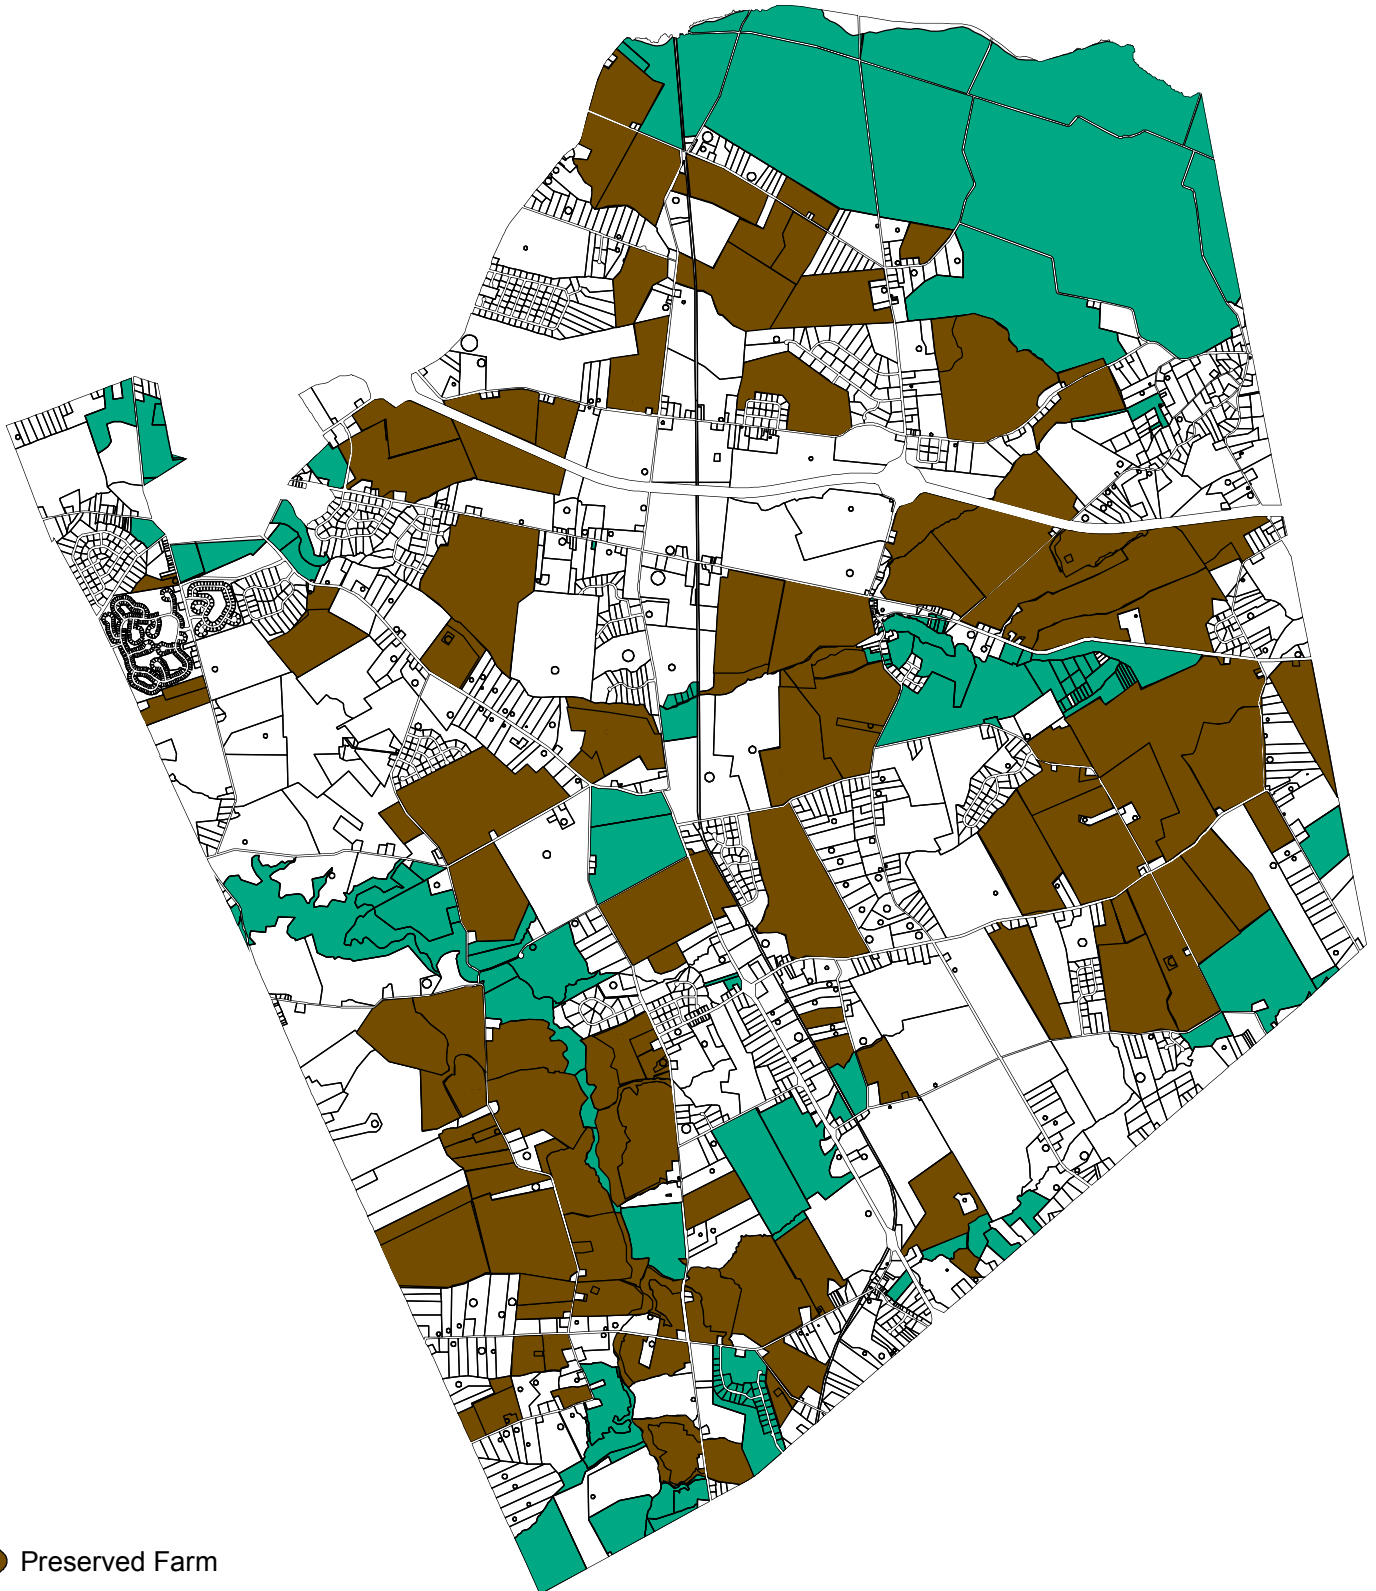

# Figure 9 - Preserved Farmland

Upper Freehold Township  
Monmouth County, NJ  
October 2011

0 0.5 1 2 Miles

Data Sources:  
Monmouth County, Upper Freehold Twp  
This map was developed using  
Monmouth County, NJ DEP, and the  
State of NJ Geographic Information System  
digital data but is a secondary product that  
has not been County or State verified.

-  Preserved Farm
-  Preserved Open Space