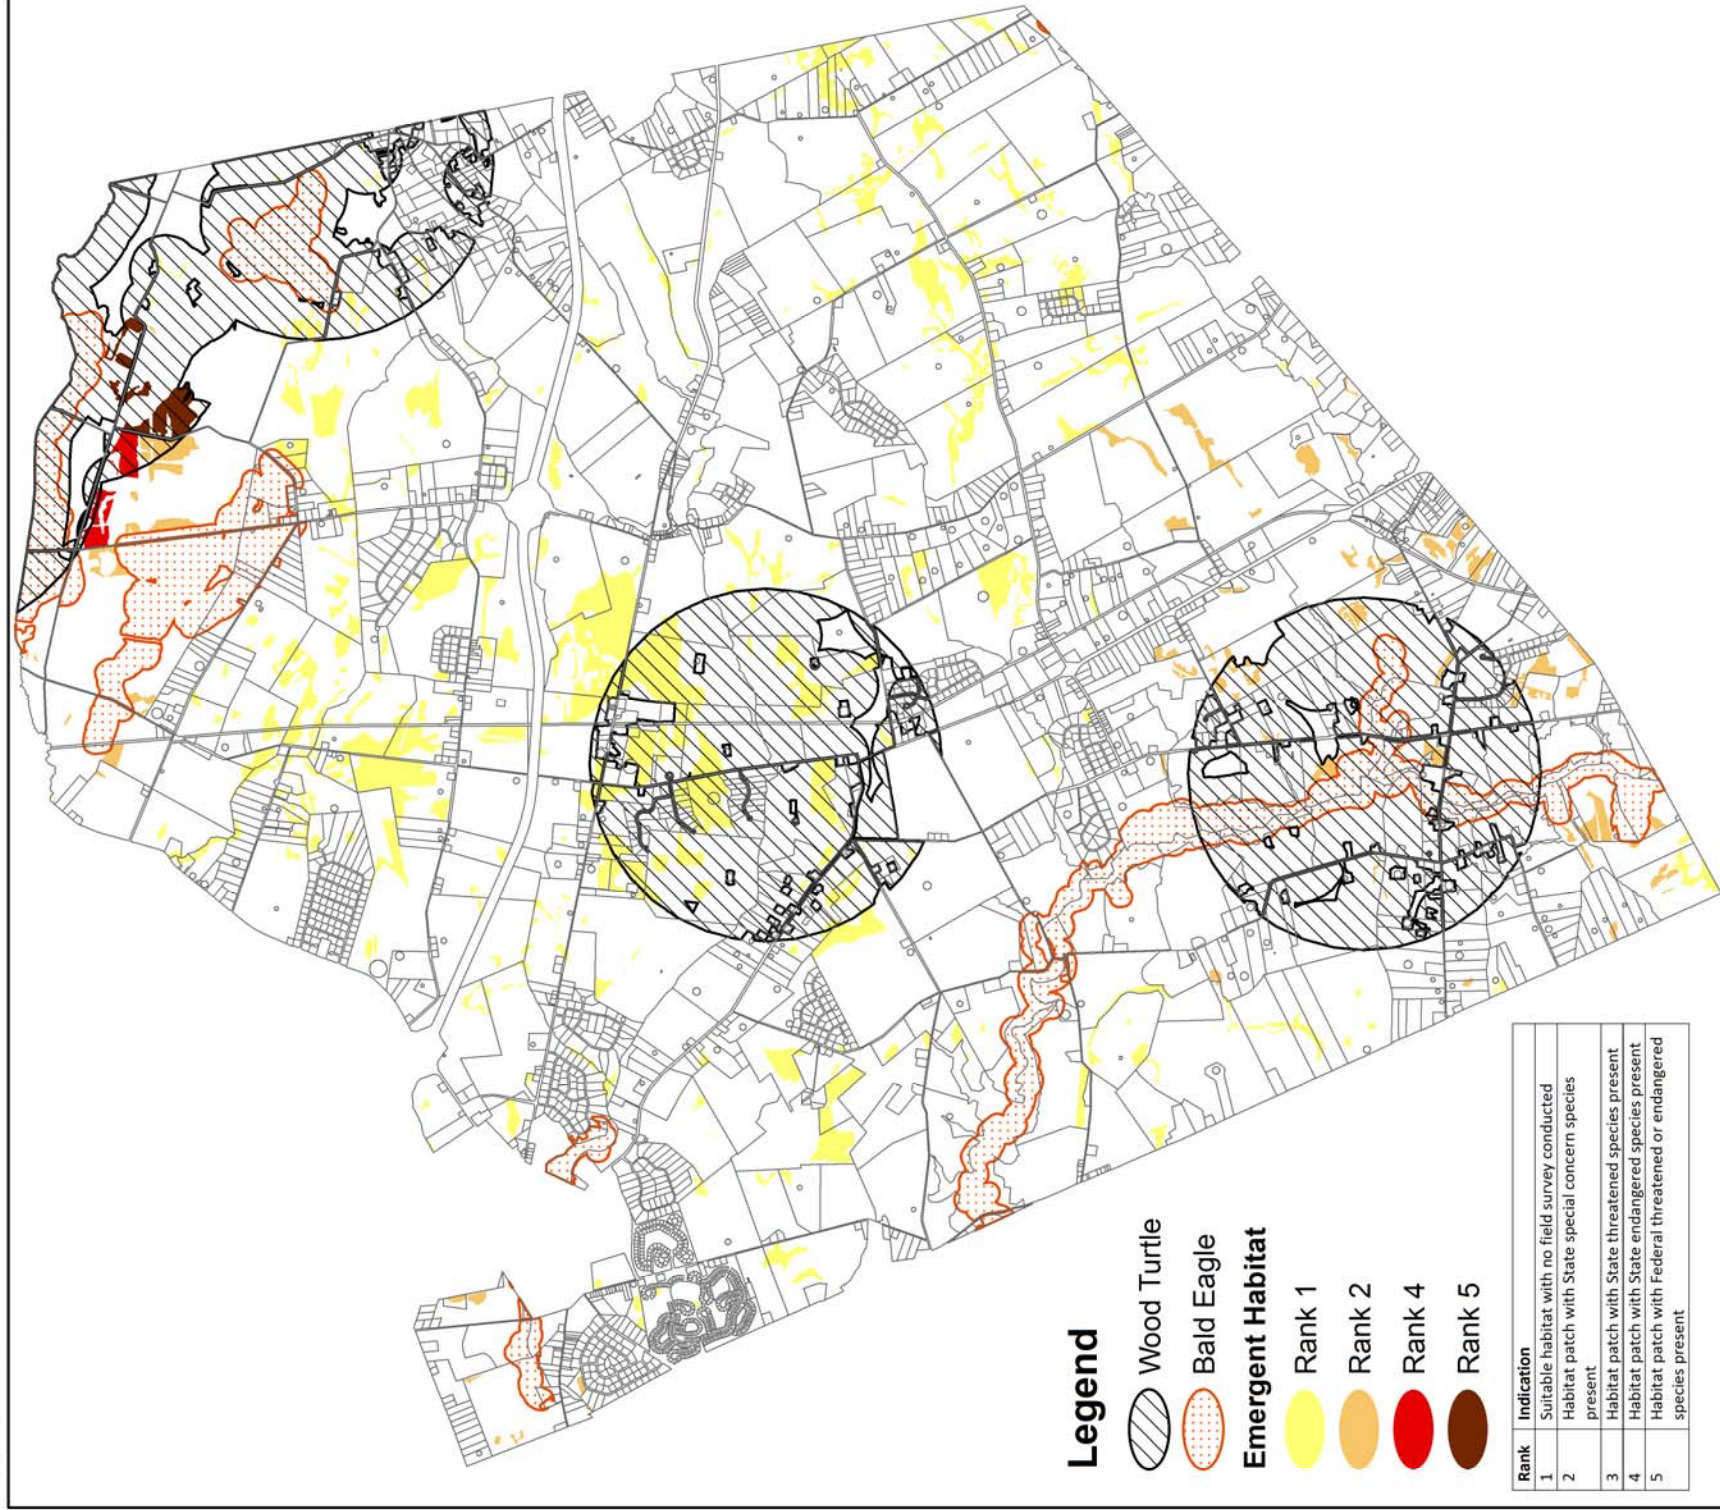

Figure 7: NJDEP Landscape Project Critical Habitat - Emergent Wood Turtle & Bald Eagle

Upper Freehold Township
Monmouth County, NJ
October 2011

Data Sources:
NJ DEP Landscapes Project

This map was developed using
Monmouth County, NJ DEP, and the
State of NJ Geographic Information System
digital data but is a secondary product that
has not been County or State verified.

Legend

Wood Turtle

Bald Eagle

Emergent Habitat

Rank 1

Rank 2

Rank 4

Rank 5

Rank	Indication
1	Suitable habitat with no field survey conducted
2	Habitat patch with State special concern species present
3	Habitat patch with State threatened species present
4	Habitat patch with State endangered species present
5	Habitat patch with Federal threatened or endangered species present