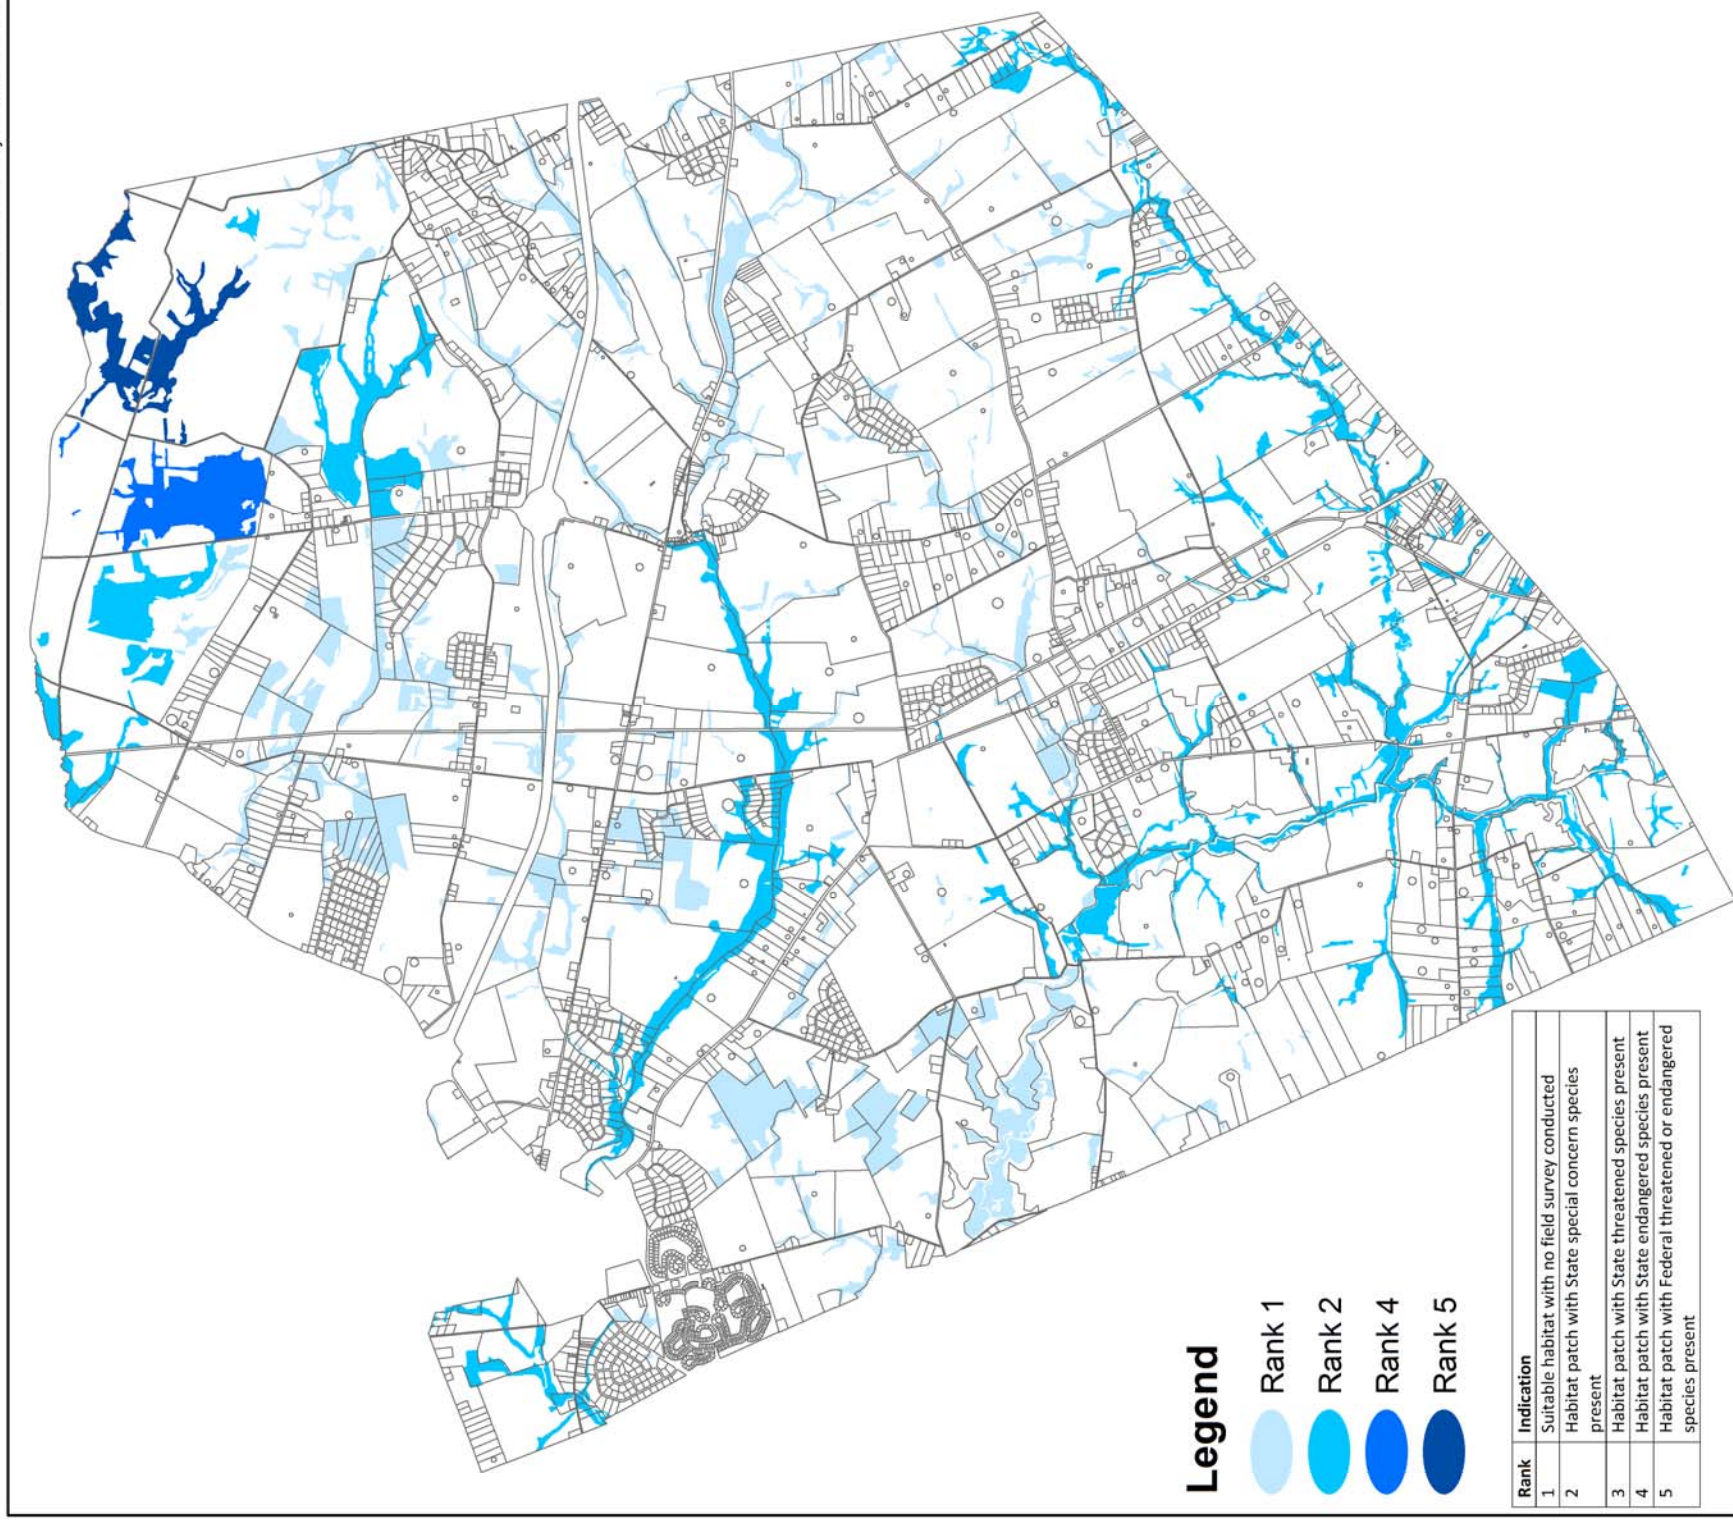

Figure 6: NJDEP Landscape Project Critical Habitat - Forested Wetlands

Upper Freehold Township
Monmouth County, NJ
October 2011

Data Sources:
NJ DEP Landscapes Project

This map was developed using
Monmouth County, NJ DEP, and the
State of NJ Geographic Information System
digital data but is a secondary product that
has not been County or State verified.

Legend

- Rank 1
- Rank 2
- Rank 4
- Rank 5

Rank	Indication
1	Suitable habitat with no field survey conducted
2	Habitat patch with State special concern species present
3	Habitat patch with State threatened species present
4	Habitat patch with State endangered species present
5	Habitat patch with Federal threatened or endangered species present