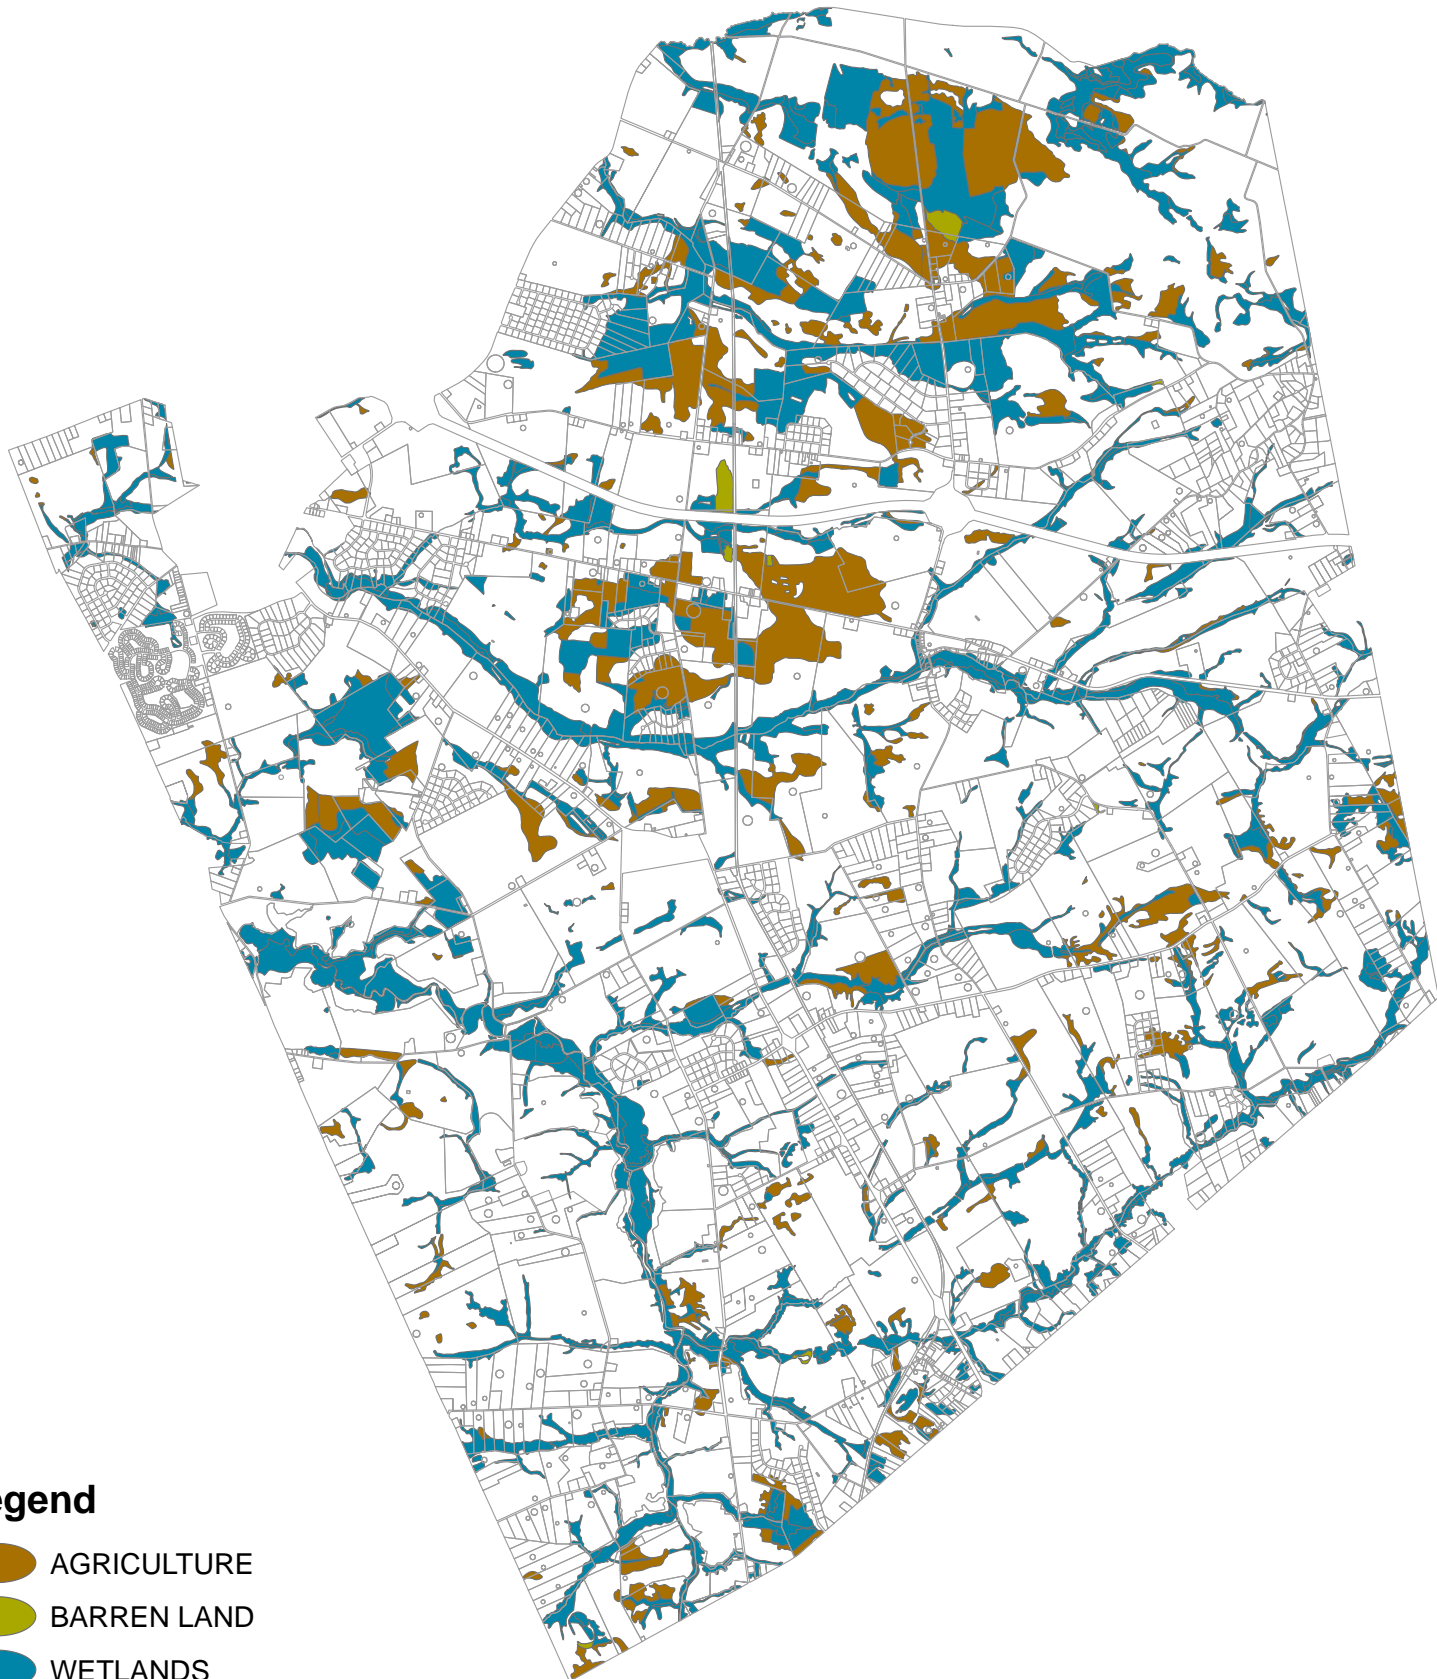

# Figure 5 - Wetlands

Data Sources:  
NJ DEP Landscapes Project

This map was developed using Monmouth County, NJ DEP, and the State of NJ Geographic Information System digital data but is a secondary product that has not been County or State verified.

Upper Freehold Township  
Monmouth County, NJ  
October 2011

### Legend

- AGRICULTURE
- BARREN LAND
- WETLANDS