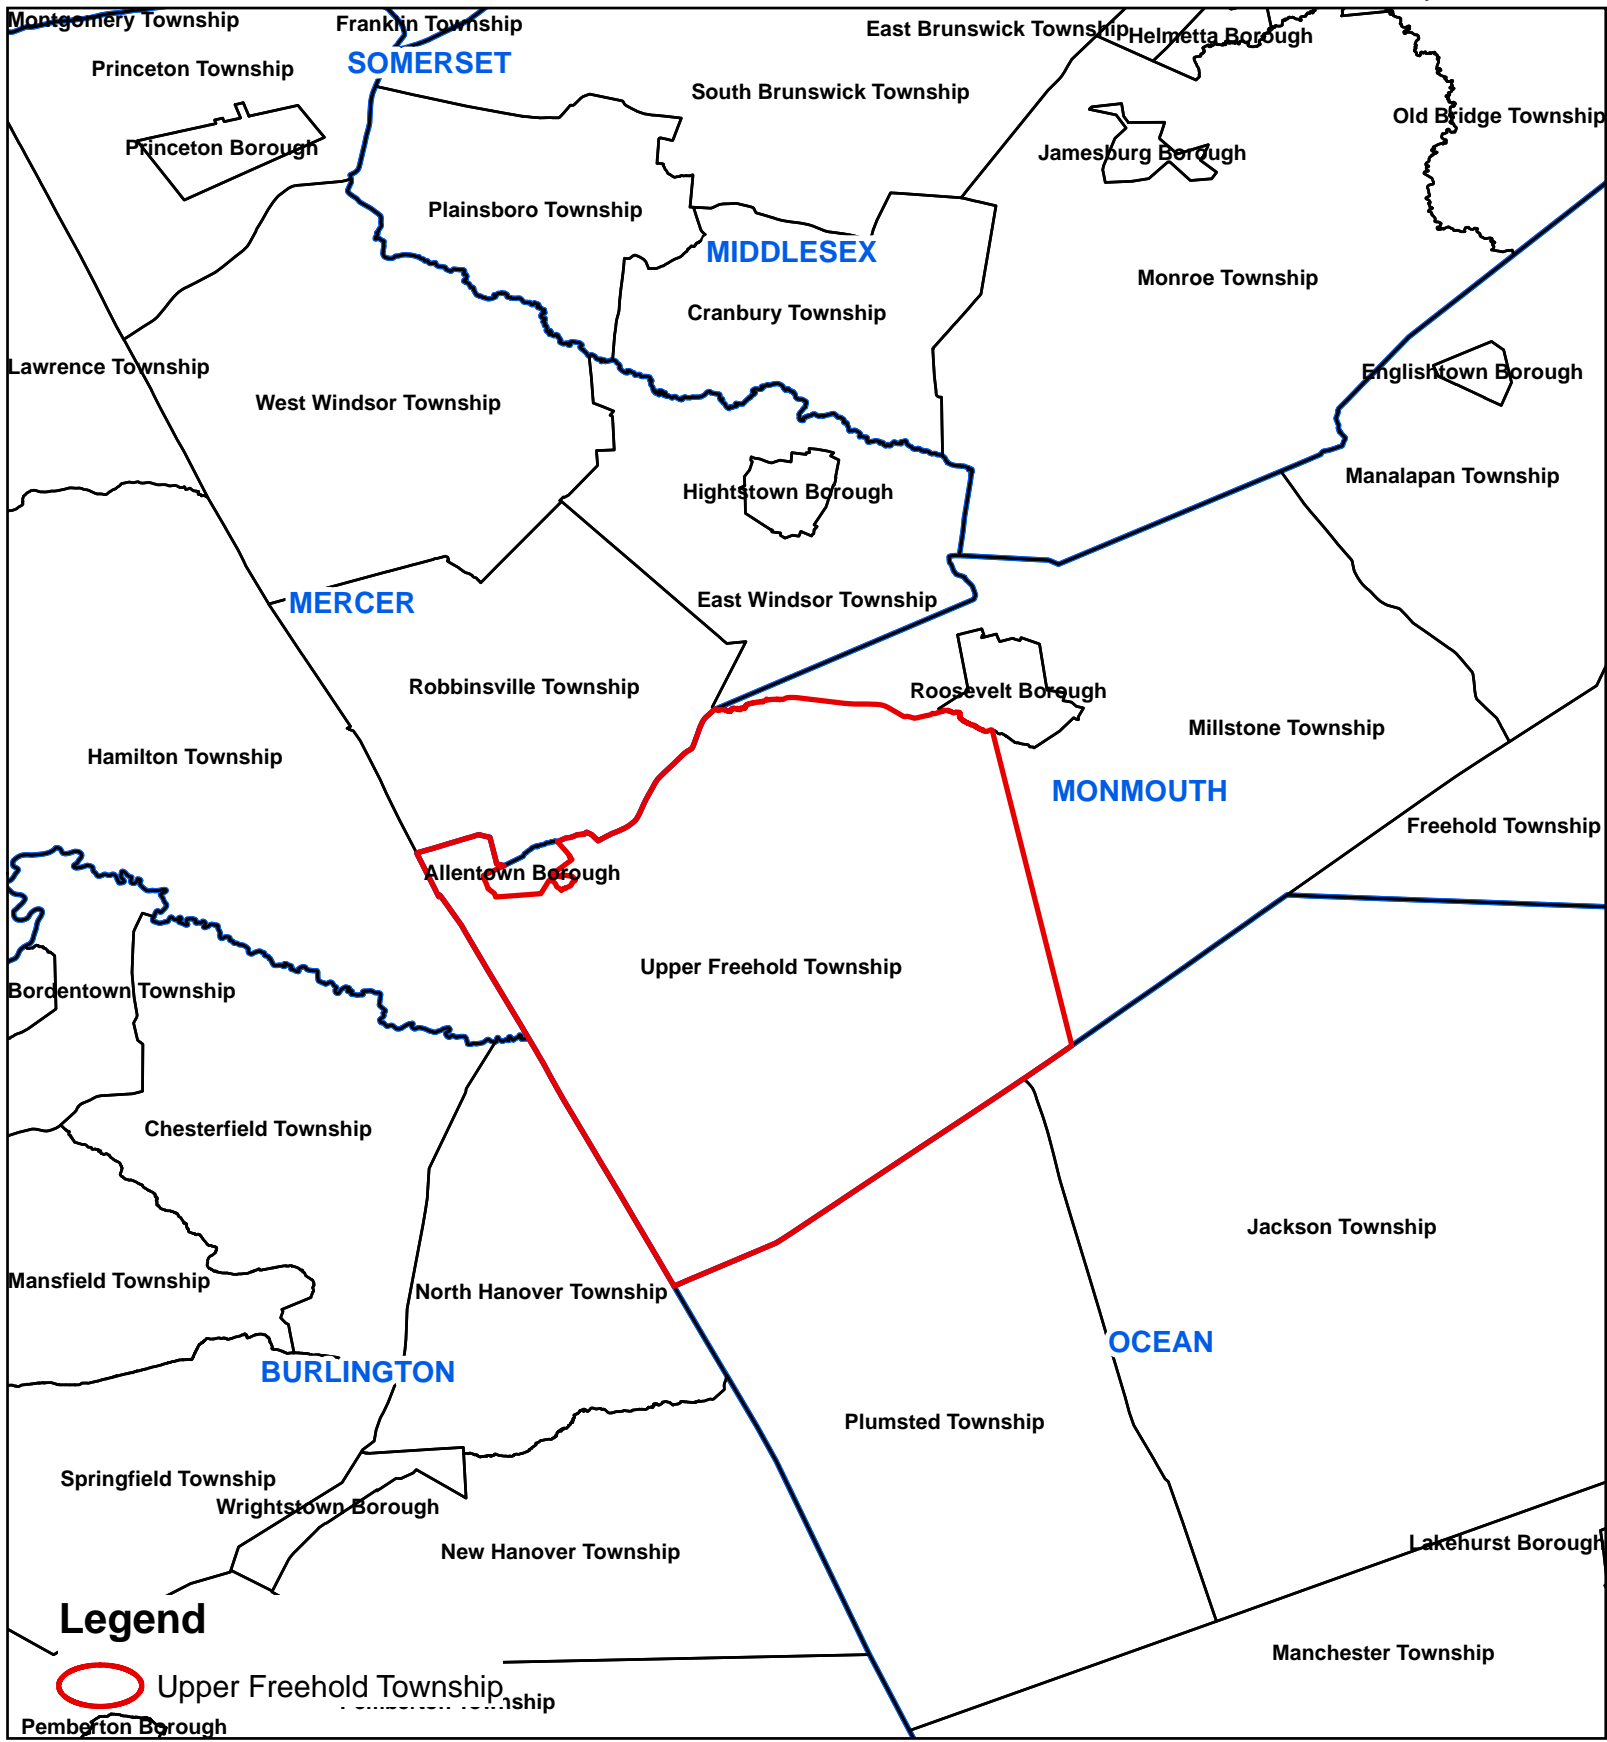

Figure 1 - Regional Location Map

*Upper Freehold Township
Monmouth County, NJ
October 2011*

0 0.5 1 2 Miles

*Data Sources:
NJDEP, ESRI Road Map*

This map was developed using Monmouth County, NJ DEP, and the State of NJ Geographic Information System digital data but is a secondary product that has not been County or State verified.

Legend

Upper Freehold Township